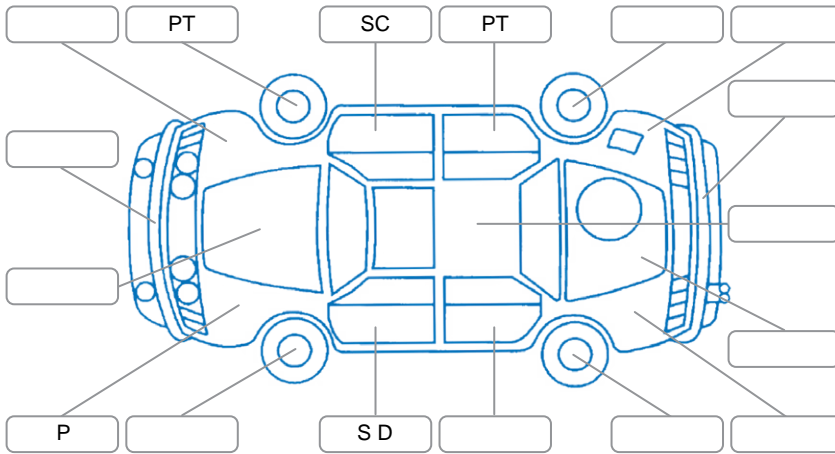

Report ID:	28,196,386	Version:	2
Created:	29 May 2026		

Make:	Toyota	Model:	Rav4
Body Style:	Wagon	Year:	2007
Rego No.:	HKR786	Rego Expiry:	07 Nov 2026
WoF Expiry:	04 May 2027	Odometer:	176,200 Kms
Good No.:	28196386	VIN:	7AT0H61XX14015937
Next Service:	186000 kms	Service History:	No

**Key**  
 S = Scratch    R = Rust    C = Crack    \* = Decals    W = Significant scuffs  
 D = Dent    PT = Paint defect    P = Pin dent    SC = Stone Chips

Note: some defects and blemishes may not be displayed in the diagram