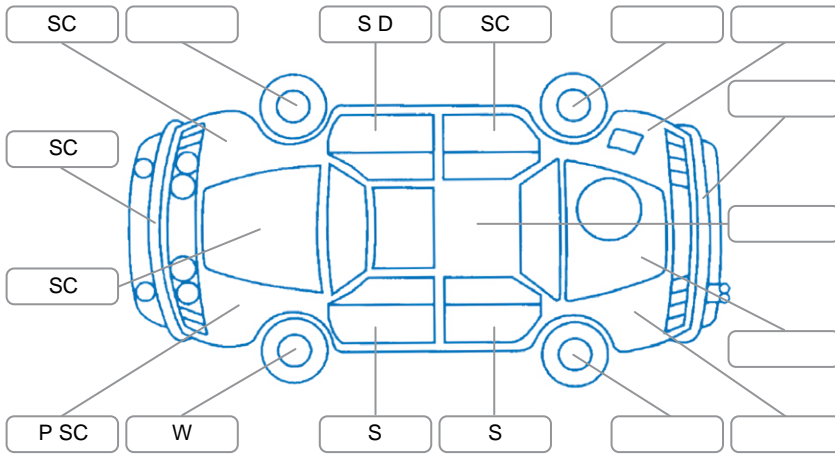

Report ID:	28,196,291	Version:	1
Created:	22 May 2026		

Make:	Nissan	Model:	Qashqai
Body Style:	SUV	Year:	2017
Rego No.:	RRE644	Rego Expiry:	23 Aug 2026
WoF Expiry:	20 May 2027	Odometer:	90,419 Kms
Good No.:	28196291	VIN:	SJNFBAJ11A1776482
Next Service:	21/5/27 or 101000km	Service History:	No

Key

S = Scratch R = Rust C = Crack * = Decals W = Significant scuffs
 D = Dent PT = Paint defect P = Pin dent SC = Stone Chips

Note: some defects and blemishes may not be displayed in the diagram

Body Inspection Comments

Front and rear wiper blades perishing.

Conditions During Body Inspection

Dry

Under Carriage and Under Bonnet Inspection Comments

Interior Comments

Seats:	Good
Carpets:	Good
Panels:	Good
Dashboard:	Good

General Comments

Vehicle drove well.

Road Conditions During Test Drive

Dry

Engine Timing Mechanism

Timing Chain

Evidence of Cam Belt Replacement

Yes No

Kms