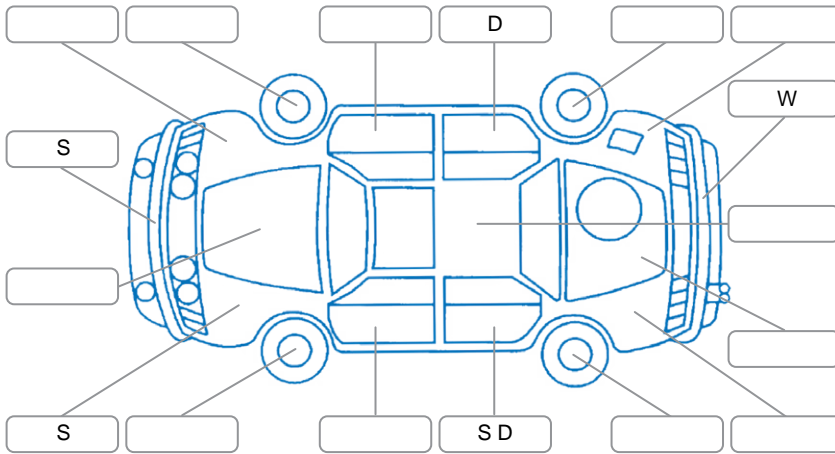

**Key**  
 S = Scratch    R = Rust    C = Crack    \* = Decals    W = Significant scuffs  
 D = Dent    PT = Paint defect    P = Pin dent    SC = Stone Chips

Note: some defects and blemishes may not be displayed in the diagram

### Under Carriage and Under Bonnet Inspection Comments

Note: both rear tyre side wall cracked