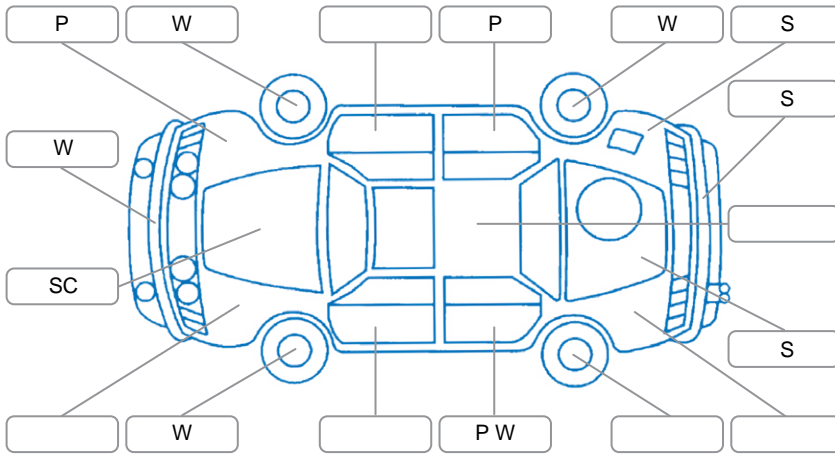

Report ID:	28,196,121	Version:	1
Created:	20 May 2026		

Make:	Skoda	Model:	Octavia
Body Style:	Sedan	Year:	2018
Rego No.:	LGP972	Rego Expiry:	27 Mar 2027
WoF Expiry:	02 Dec 2026	Odometer:	58,281 Kms
Good No.:	28196121	VIN:	TMBBC7NE5J0165511
Next Service:	70,000	Service History:	No

### Key

S = Scratch    R = Rust    C = Crack    \* = Decals    W = Significant scuffs  
 D = Dent    PT = Paint defect    P = Pin dent    SC = Stone Chips

Note: some defects and blemishes may not be displayed in the diagram