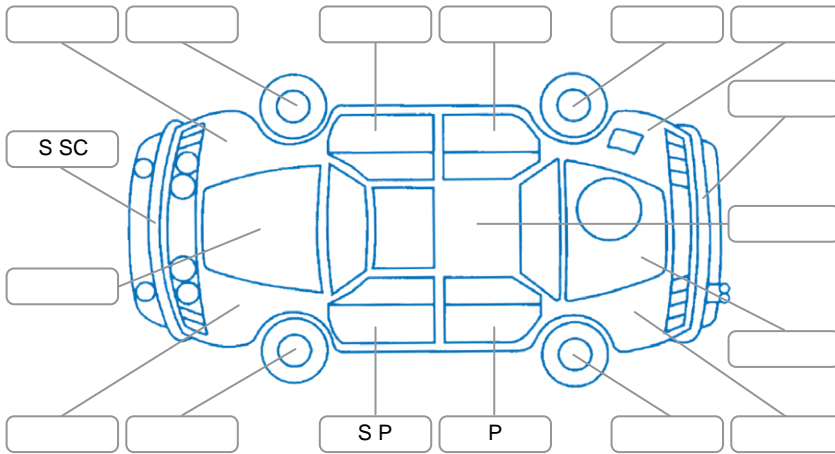

Report ID:	28,196,068	Version:	4
Created:	21 May 2026		

Make:	Subaru	Model:	Outback
Body Style:	SUV	Year:	2021
Rego No.:	NJY832	Rego Expiry:	17 Jun 2026
WoF Expiry:	21 May 2027	Odometer:	70,472 Kms
Good No.:	28196068	VIN:	JF2BT9KL3MG005063
Next Service:	75,700 Kms.	Service History:	Yes

Key

S = Scratch R = Rust C = Crack * = Decals W = Significant scuffs
 D = Dent PT = Paint defect P = Pin dent SC = Stone Chips

Note: some defects and blemishes may not be displayed in the diagram

Body Inspection Comments

Conditions During Body Inspection

Dry

Under Carriage and Under Bonnet Inspection Comments

Interior Comments

Seats:	Good
Carpets:	Average
Panels:	Good
Dashboard:	Good

General Comments

Interior cargo area seal torn.