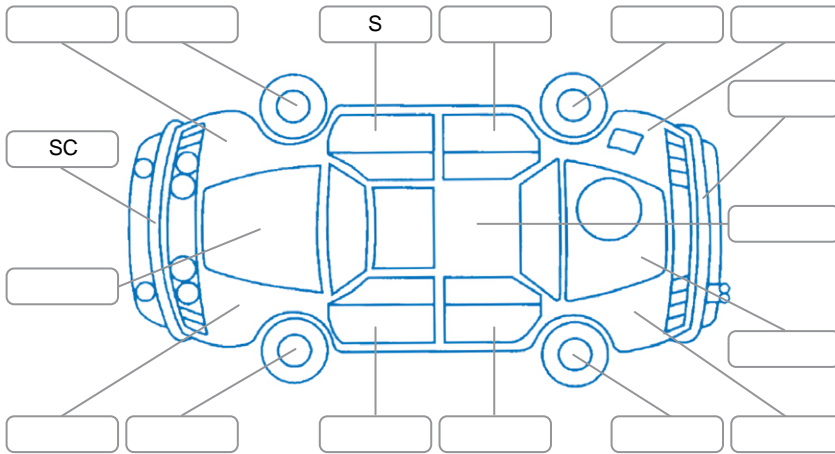

Report ID:	28,196,010	Version:	1
Created:	21 May 2026		

Make:	Toyota	Model:	Rav4
Body Style:	SUV	Year:	2021
Rego No.:	NLR273	Rego Expiry:	09 Nov 2026
WoF Expiry:	10 May 2027	Odometer:	59,252 Kms
Good No.:	28196010	VIN:	JTMBW3FV50D106125
Next Service:	71000	Service History:	No

Key
 S = Scratch R = Rust C = Crack * = Decals W = Significant scuffs
 D = Dent PT = Paint defect P = Pin dent SC = Stone Chips

Note: some defects and blemishes may not be displayed in the diagram

Body Inspection Comments

Conditions During Body Inspection: Dry

Under Carriage and Under Bonnet Inspection Comments

Interior Comments

Seats:	Good
Carpets:	Good
Panels:	Good
Dashboard:	Good

General Comments

Road Conditions During Test Drive	Dry	
Engine Timing Mechanism	Timing Chain	
Evidence of Cam Belt Replacement	<input type="checkbox"/> Yes <input type="checkbox"/> No	Kms
Inspected by:	Kris Milne	
Published by:	Kris Milne	
Inspection Date:	21 May 2026	