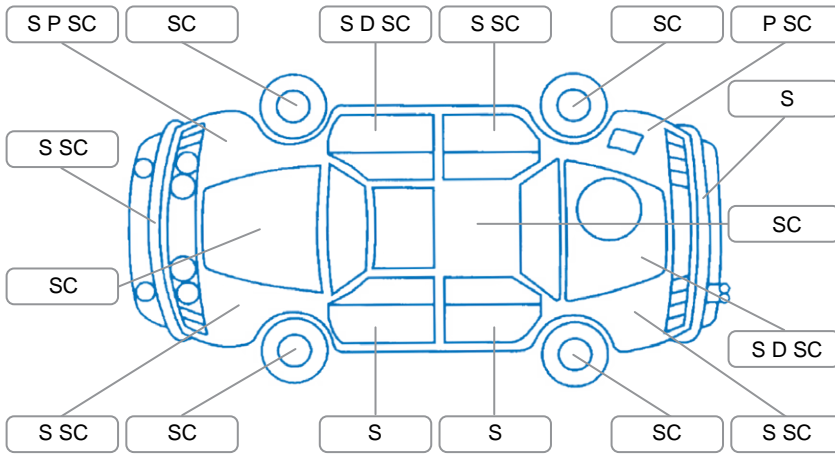

Report ID:	28,195,986	Version:	3
Created:	17 Jun 2026		

Make:	Ford	Model:	Ranger
Body Style:	Utility	Year:	2018
Rego No.:	LLS936	Rego Expiry:	18 Dec 2025
WoF Expiry:	08 Jun 2027	Odometer:	196,754 Kms
Good No.:	28195986	VIN:	MPBUMFF50JX164037
Next Service:	206754	Service History:	Yes

### Key

S = Scratch    R = Rust    C = Crack    \* = Decals    W = Significant scuffs  
 D = Dent    PT = Paint defect    P = Pin dent    SC = Stone Chips

Note: some defects and blemishes may not be displayed in the diagram