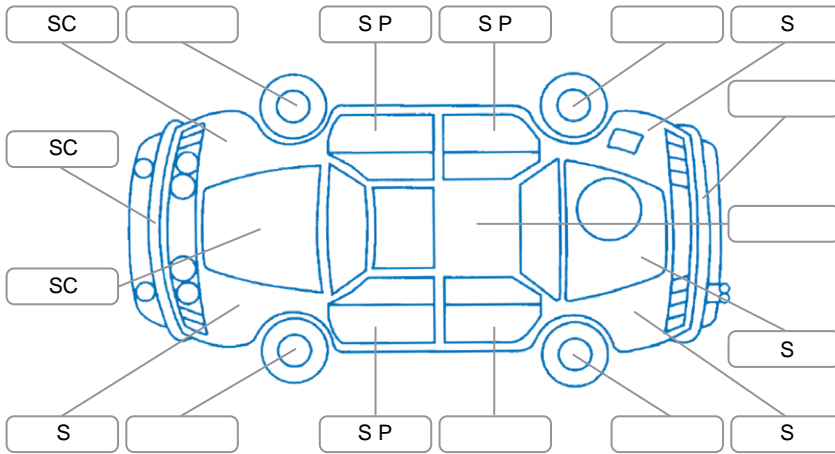

Report ID:	28,195,929	Version:	1
Created:	19 May 2026		

Make:	Volkswagen	Model:	Amarok
Body Style:	Utility	Year:	2017
Rego No.:	LBC624	Rego Expiry:	28 Nov 2026
WoF Expiry:	03 Feb 2027	Odometer:	105,833 Kms
Good No.:	28195929	VIN:	WV1ZZZ2HZHA036467
Next Service:	25/9/25 or 107944km	Service History:	Yes

Key

S = Scratch R = Rust C = Crack * = Decals W = Significant scuffs
D = Dent PT = Paint defect P = Pin dent SC = Stone Chips

Note: some defects and blemishes may not be displayed in the diagram

Body Inspection Comments

Stone chips in windscreen.

Conditions During Body Inspection

Dry

Under Carriage and Under Bonnet Inspection Comments

Interior Comments

Seats:	Average
Carpets:	Good
Panels:	Average
Dashboard:	Good

General Comments