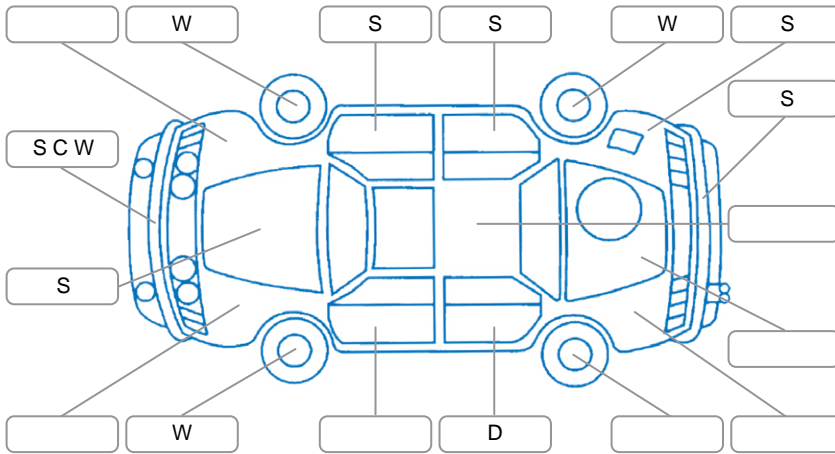

Key

S = Scratch R = Rust C = Crack * = Decals W = Significant scuffs
 D = Dent PT = Paint defect P = Pin dent SC = Stone Chips

Note: some defects and blemishes may not be displayed in the diagram

Body Inspection Comments

Conditions During Body Inspection: Dry

Under Carriage and Under Bonnet Inspection Comments

Engine oil leak, underbody surface rust

Interior Comments

Seats:	Good
Carpets:	Good
Panels:	Good
Dashboard:	Good

General Comments