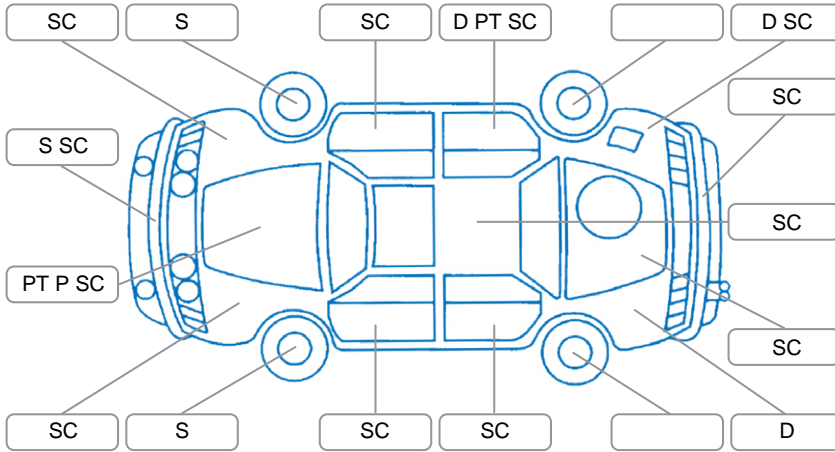

Report ID:	28,195,787	Version:	2
Created:	15 Jun 2026		

Make:	Mitsubishi	Model:	Outlander
Body Style:	SUV	Year:	2022
Rego No.:	PLE292	Rego Expiry:	16 Aug 2026
WoF Expiry:	07 May 2027	Odometer:	148,193 Kms
Good No.:	28195787	VIN:	JMFXTGF8WLZ031272
Next Service:	163,000 Kms	Service History:	No

**Key**

S = Scratch    R = Rust    C = Crack    \* = Decals    W = Significant scuffs  
 D = Dent    PT = Paint defect    P = Pin dent    SC = Stone Chips

Note: some defects and blemishes may not be displayed in the diagram

**Body Inspection Comments**

Stone chip in windscreen.

Conditions During Body Inspection

Wet

**Under Carriage and Under Bonnet Inspection Comments**

**Interior Comments**

Seats:	Good
Carpets:	Good
Panels:	Good
Dashboard:	Good