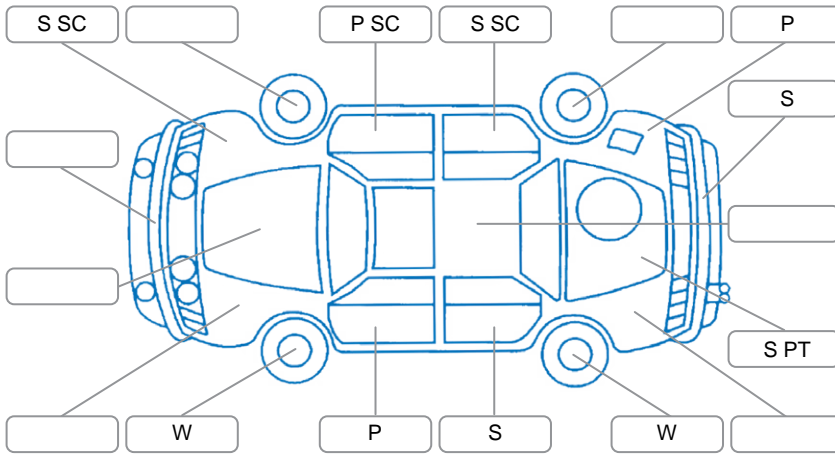

Report ID:	28,195,739	Version:	1
Created:	05 Jun 2026		

Make:	Subaru	Model:	Legacy
Body Style:	Wagon	Year:	2013
Rego No.:	PBE517	Rego Expiry:	17 Sep 2026
WoF Expiry:	18 Jun 2027	Odometer:	153,119 Kms
Good No.:	28195739	VIN:	7AT0GF0BX21013718
Next Service:	163,000 Kms	Service History:	No

**Key**  
 S = Scratch    R = Rust    C = Crack    \* = Decals    W = Significant scuffs  
 D = Dent    PT = Paint defect    P = Pin dent    SC = Stone Chips

Note: some defects and blemishes may not be displayed in the diagram