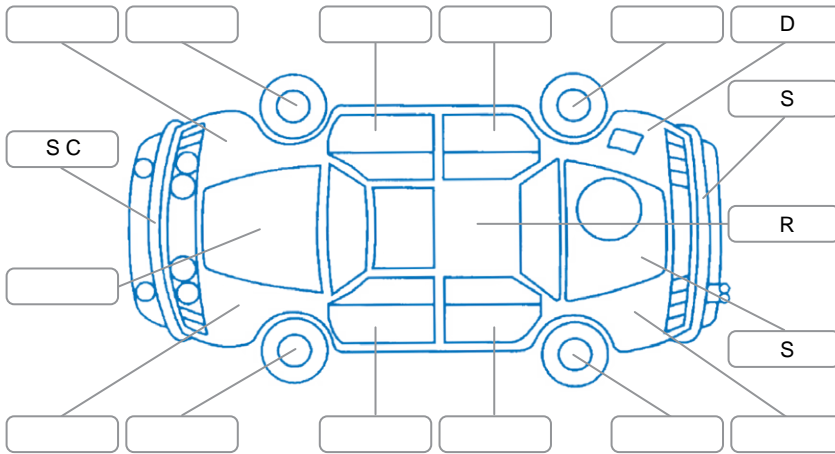

Report ID:	28,195,681	Version:	3
Created:	17 Jun 2026		

Make:	Nissan	Model:	Patrol
Body Style:	SUV	Year:	2023
Rego No.:	PQT851	Rego Expiry:	27 Apr 2027
WoF Expiry:	08 Jun 2027	Odometer:	73,535 Kms
Good No.:	28195681	VIN:	JN1TANY62A0173049
Next Service:	83,500km	Service History:	No

**Key**  
 S = Scratch    R = Rust    C = Crack    \* = Decals    W = Significant scuffs  
 D = Dent    PT = Paint defect    P = Pin dent    SC = Stone Chips

Note: some defects and blemishes may not be displayed in the diagram