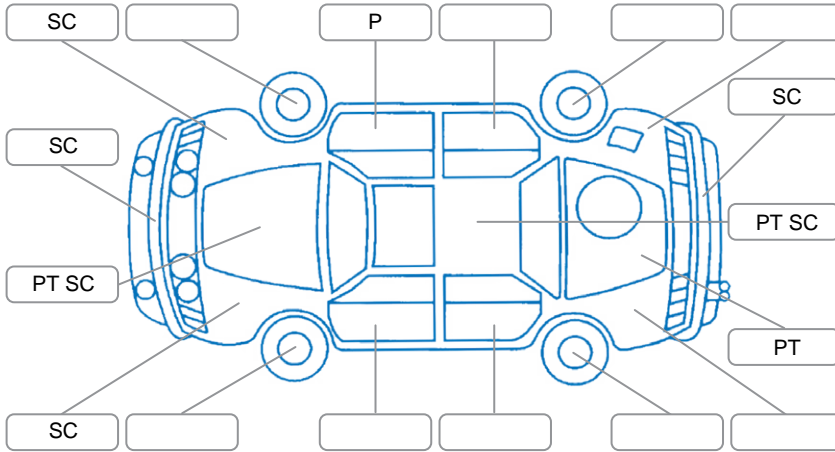

Report ID:	28,195,647	Version:	1
Created:	19 May 2026		

Make:	Mazda	Model:	Axela
Body Style:	Hatchback	Year:	2015
Rego No.:	RBR477	Rego Expiry:	10 May 2026
WoF Expiry:	25 Feb 2026	Odometer:	82,947 Kms
Good No.:	28195647	VIN:	7AT0C13JX24212922
Next Service:	Not known.	Service History:	No

Key

S = Scratch R = Rust C = Crack * = Decals W = Significant scuffs
 D = Dent PT = Paint defect P = Pin dent SC = Stone Chips

Note: some defects and blemishes may not be displayed in the diagram

Body Inspection Comments

Conditions During Body Inspection

Dry

Under Carriage and Under Bonnet Inspection Comments

Interior Comments

Seats:	Average
Carpets:	Average
Panels:	Average
Dashboard:	Good

General Comments

Tyre repair kit instead of spare wheel. Tyre repair kit missing. Stereo screen broken. Service overdue. Remote locking not working.