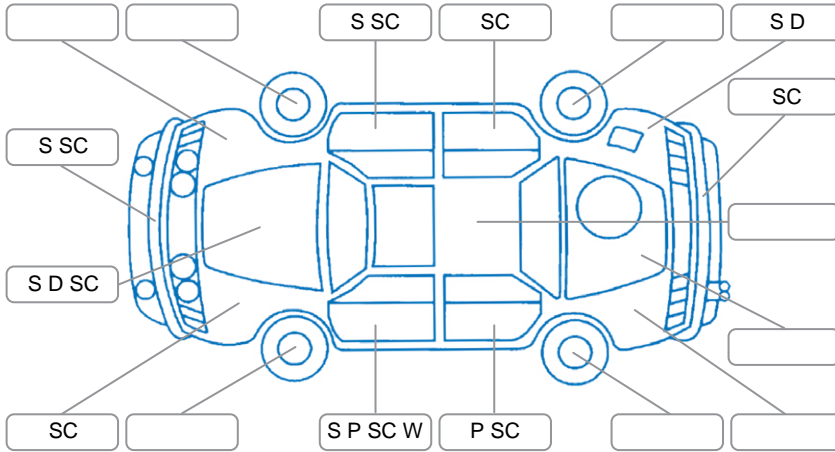

Report ID:	28,195,610	Version:	1
Created:	04 Jun 2026		

Make:	Toyota	Model:	Corolla
Body Style:	Sedan	Year:	2021
Rego No.:	QHS182	Rego Expiry:	13 Dec 2026
WoF Expiry:	17 Jun 2027	Odometer:	120,910 Kms
Good No.:	28195610	VIN:	7AT0H607X23071949
Next Service:	130,000 kms	Service History:	No

**Key**

S = Scratch    R = Rust    C = Crack    \* = Decals    W = Significant scuffs  
 D = Dent    PT = Paint defect    P = Pin dent    SC = Stone Chips

Note: some defects and blemishes may not be displayed in the diagram

**Body Inspection Comments**

Conditions During Body Inspection: Dry

**Under Carriage and Under Bonnet Inspection Comments**

Front wheel drive.  
 Freshly serviced.  
 2 new tyres installed.

**Interior Comments**