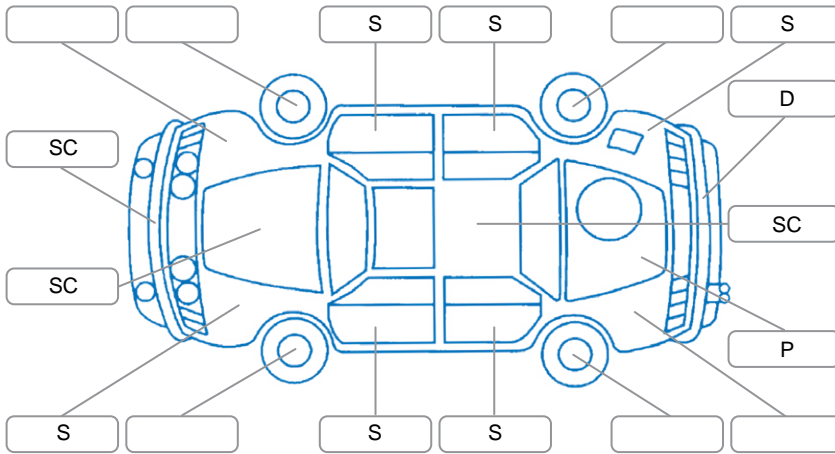

Report ID:	28,195,513	Version:	2
Created:	22 May 2026		

Make:	KIA	Model:	Pregio
Body Style:	Van	Year:	2006
Rego No.:	DMQ789	Rego Expiry:	10 Aug 2026
WoF Expiry:	24 Feb 2027	Odometer:	346,194 Kms
Good No.:	28195513	VIN:	KNCTB241257210241
Next Service:	350415	Service History:	No

Key

S = Scratch R = Rust C = Crack * = Decals W = Significant scuffs
 D = Dent PT = Paint defect P = Pin dent SC = Stone Chips

Note: some defects and blemishes may not be displayed in the diagram

Body Inspection Comments

Rear bull bar dented
 Rear taillights damaged

Conditions During Body Inspection

Dry

Under Carriage and Under Bonnet Inspection Comments

Rear wheel drive
 Air filter pipe damaged

Interior Comments

Seats:	rips
Carpets:	Good
Panels:	Good
Dashboard:	Good