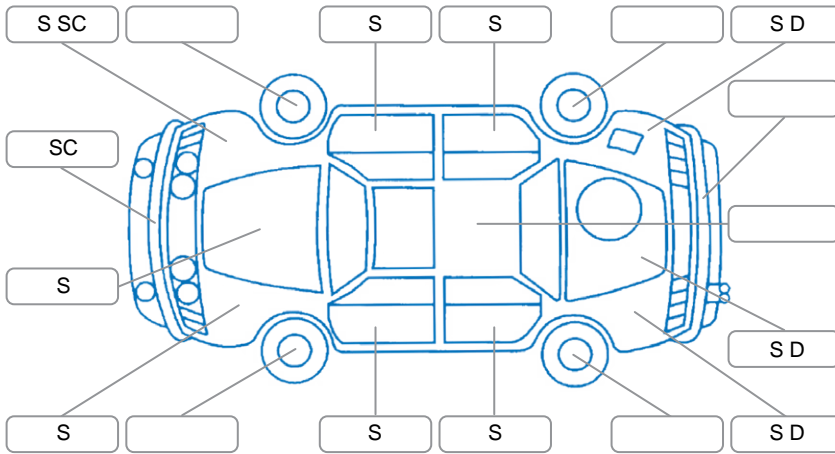

Report ID:	28,195,495	Version:	1
Created:	22 May 2026		

Make:	Mercedes-Benz	Model:	X-Class
Body Style:	Utility	Year:	2018
Rego No.:	LYD24	Rego Expiry:	28 Jun 2026
WoF Expiry:	04 Jun 2027	Odometer:	129,827 Kms
Good No.:	28195495	VIN:	WDF4702312G006270
Next Service:	139,000	Service History:	No

Key
 S = Scratch R = Rust C = Crack * = Decals W = Significant scuffs
 D = Dent PT = Paint defect P = Pin dent SC = Stone Chips

Note: some defects and blemishes may not be displayed in the diagram

Body Inspection Comments