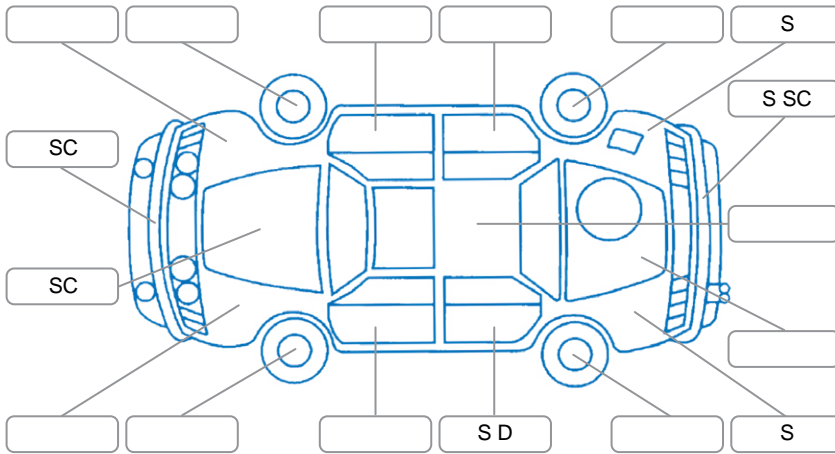

Key
 S = Scratch R = Rust C = Crack * = Decals W = Significant scuffs
 D = Dent PT = Paint defect P = Pin dent SC = Stone Chips

Note: some defects and blemishes may not be displayed in the diagram

Body Inspection Comments

Drivers door handle broken and chips in CVA of windscreen

Conditions During Body Inspection Dry

Under Carriage and Under Bonnet Inspection Comments

Interior Comments

Seats:	Good
Carpets:	Good
Panels:	Good
Dashboard:	Good