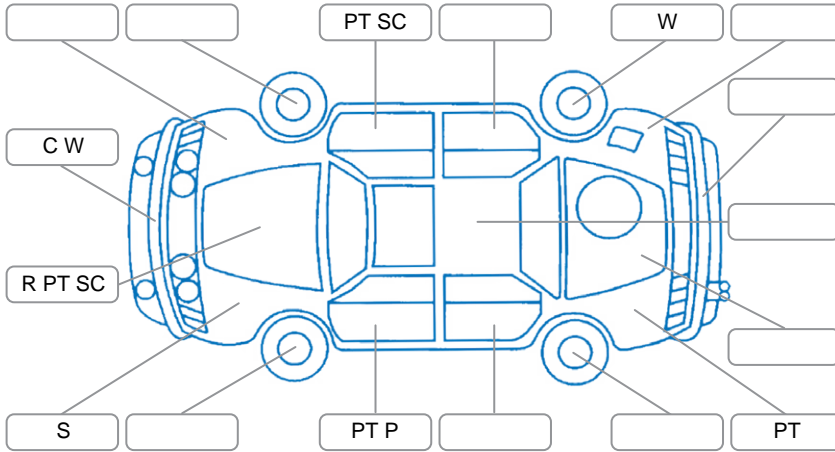

Report ID:	28,195,392	Version:	1
Created:	20 May 2026		

Make:	BMW	Model:	Z3
Body Style:	Convertible	Year:	1998
Rego No.:	RQF118	Rego Expiry:	16 Jan 2027
WoF Expiry:	14 Nov 2026	Odometer:	143,045 Kms
Good No.:	28195392	VIN:	WBACH72090LD10724
Next Service:	158,280kms	Service History:	No

Key

S = Scratch R = Rust C = Crack * = Decals W = Significant scuffs
 D = Dent PT = Paint defect P = Pin dent SC = Stone Chips

Note: some defects and blemishes may not be displayed in the diagram

Body Inspection Comments

Paint faded and cracked on bonnet (minor rust is developing). Clear paint is flaking on doors. Minor crack in left tail light.

Conditions During Body Inspection: Dry

Under Carriage and Under Bonnet Inspection Comments

Leaking from engine and transmission, power steering reservoir hose. Weeping from power steering rack.

Interior Comments

Seats:	Average
Carpets:	Good
Panels:	Door speaker grille is cracked.
Dashboard:	Good