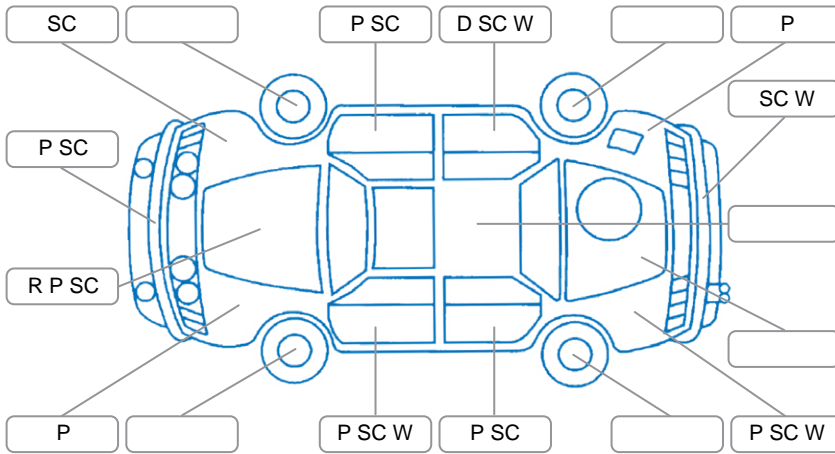

Key

S = Scratch R = Rust C = Crack * = Decals W = Significant scuffs
 D = Dent PT = Paint defect P = Pin dent SC = Stone Chips

Note: some defects and blemishes may not be displayed in the diagram

Body Inspection Comments

Windscreen stone chip in CVA

Conditions During Body Inspection

Dry

Under Carriage and Under Bonnet Inspection Comments

Underbody oxidation

Interior Comments

Seats: Good

Carpets: Good

Panels: Good

Dashboard: Good

General Comments

Road Conditions During Test Drive: Dry

Engine Timing Mechanism: Timing Chain

Evidence of Cam Belt Replacement: Yes No Kms

Inspected by: Phillip Russel-Waimotu

Published by: Bruce Screaton