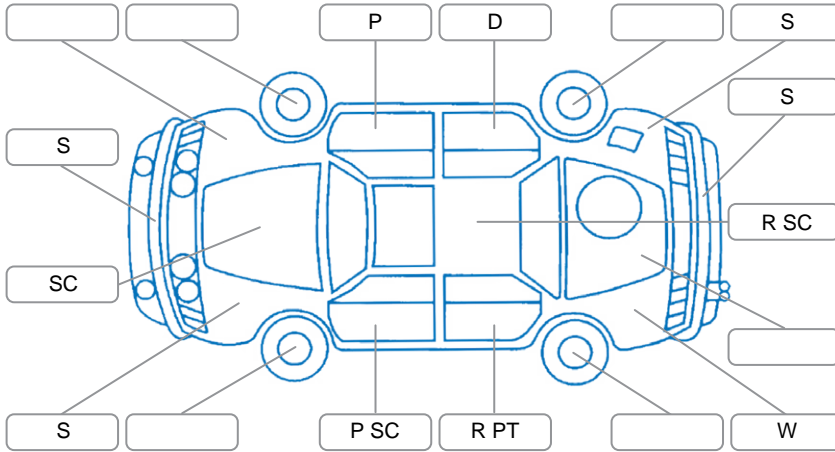

Report ID:	28,195,033	Version:	2
Created:	25 May 2026		

Make:	Volkswagen	Model:	T6
Body Style:	Van	Year:	2018
Rego No.:	LLP782	Rego Expiry:	18 Jun 2026
WoF Expiry:	26 May 2027	Odometer:	176,827 Kms
Good No.:	28195033	VIN:	WV1ZZZ7HZJH157357
Next Service:	191000	Service History:	No

Key
 S = Scratch R = Rust C = Crack * = Decals W = Significant scuffs
 D = Dent PT = Paint defect P = Pin dent SC = Stone Chips

Note: some defects and blemishes may not be displayed in the diagram

Body Inspection Comments

Windscreen stone chip in CVA

Conditions During Body Inspection: Dry

Under Carriage and Under Bonnet Inspection Comments

Underbody oxidation
 Engine oil leak

Interior Comments

Seats:	Good
Carpets:	Good
Panels:	Good
Dashboard:	faulty touch screen interface