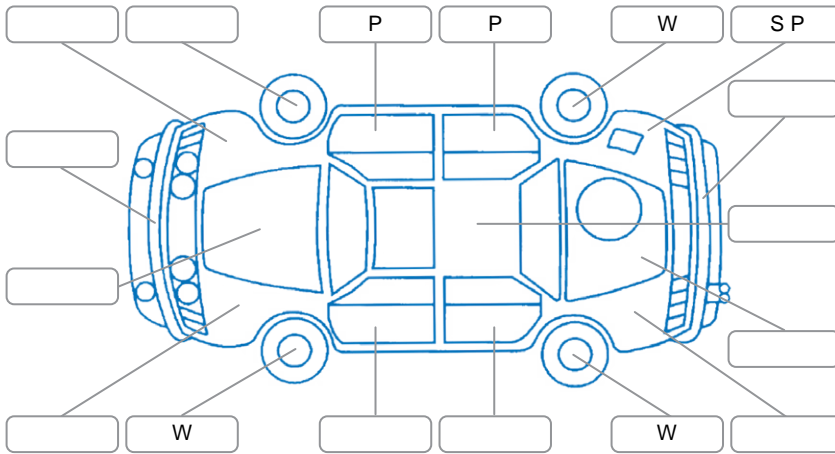

Key

S = Scratch R = Rust C = Crack * = Decals W = Significant scuffs
 D = Dent PT = Paint defect P = Pin dent SC = Stone Chips

Note: some defects and blemishes may not be displayed in the diagram

Body Inspection Comments

Front bumper left side lower plastic trim damaged

Conditions During Body Inspection

Dry

Under Carriage and Under Bonnet Inspection Comments

2WD

Interior Comments

Seats:	Good
Carpets:	Good
Panels:	Good
Dashboard:	Good