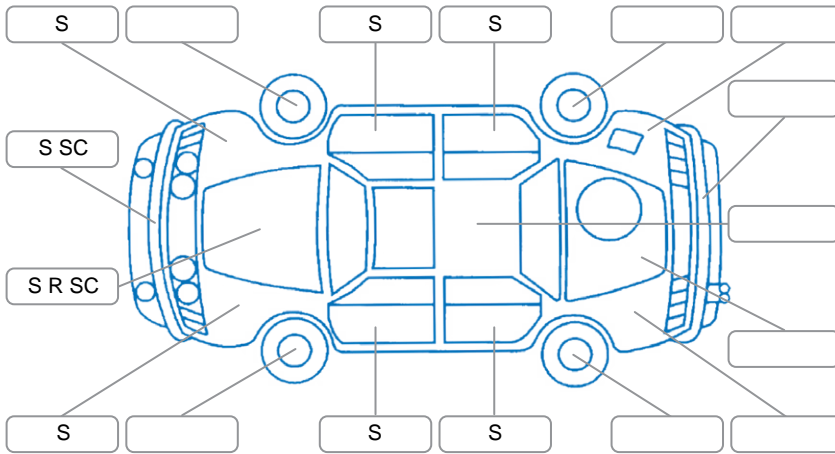

Key

S = Scratch R = Rust C = Crack * = Decals W = Significant scuffs
 D = Dent PT = Paint defect P = Pin dent SC = Stone Chips

Note: some defects and blemishes may not be displayed in the diagram

Body Inspection Comments

Clear coat coming off in several areas

Conditions During Body Inspection

Dry

Under Carriage and Under Bonnet Inspection Comments

Interior Comments

Seats:	Average
Carpets:	Average
Panels:	Average
Dashboard:	Average