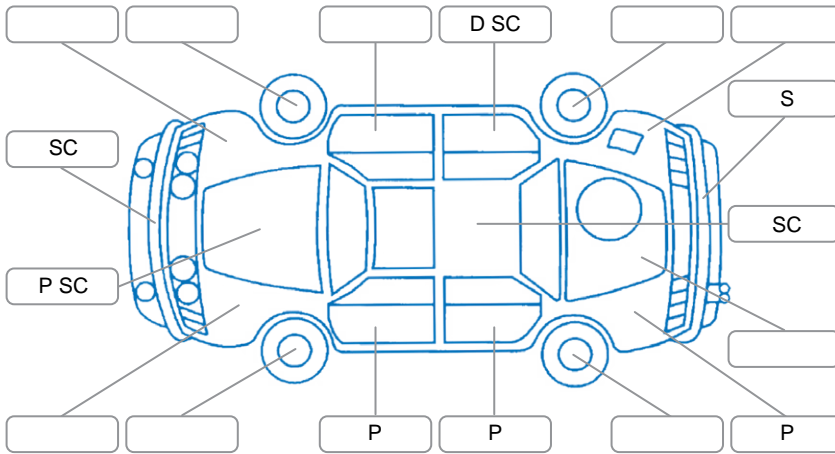

Key
 S = Scratch R = Rust C = Crack * = Decals W = Significant scuffs
 D = Dent PT = Paint defect P = Pin dent SC = Stone Chips

Note: some defects and blemishes may not be displayed in the diagram

Body Inspection Comments

Conditions During Body Inspection: Dry

Under Carriage and Under Bonnet Inspection Comments

Interior Comments

Seats:	Good
Carpets:	Good
Panels:	Good
Dashboard:	Good

General Comments

Road Conditions During Test Drive	Dry	
Engine Timing Mechanism	Timing Chain	
Evidence of Cam Belt Replacement	<input type="checkbox"/> Yes <input type="checkbox"/> No	Kms
Inspected by:	Chris Buckley	
Published by:	Liam Walls	
Inspection Date:	19 May 2026	