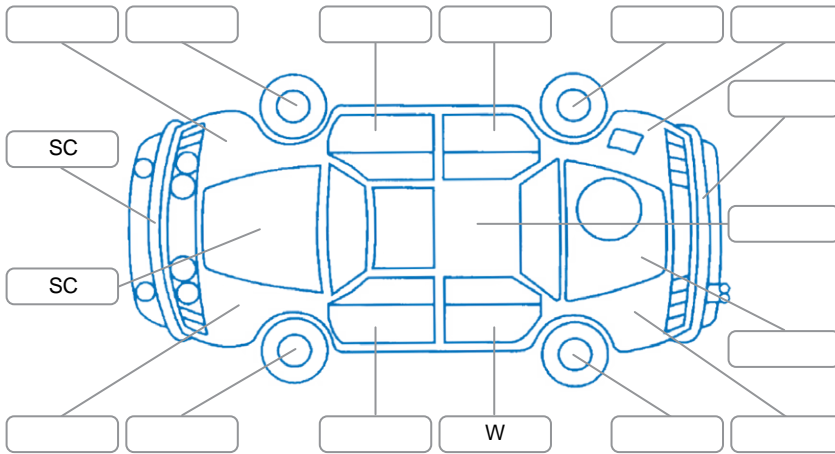

Key
 S = Scratch R = Rust C = Crack * = Decals W = Significant scuffs
 D = Dent PT = Paint defect P = Pin dent SC = Stone Chips

Note: some defects and blemishes may not be displayed in the diagram

Body Inspection Comments

Conditions During Body Inspection: Dry

Under Carriage and Under Bonnet Inspection Comments

Interior Comments

Seats:	Good
Carpets:	Good
Panels:	Good
Dashboard:	Good

General Comments

Road Conditions During Test Drive	Dry		
Engine Timing Mechanism	Timing Chain		
Evidence of Cam Belt Replacement	<input type="checkbox"/> Yes	<input type="checkbox"/> No	Kms
Inspected by:	Tom Fowler		
Published by:	Francois Kleyn		
Inspection Date:	20 May 2026		