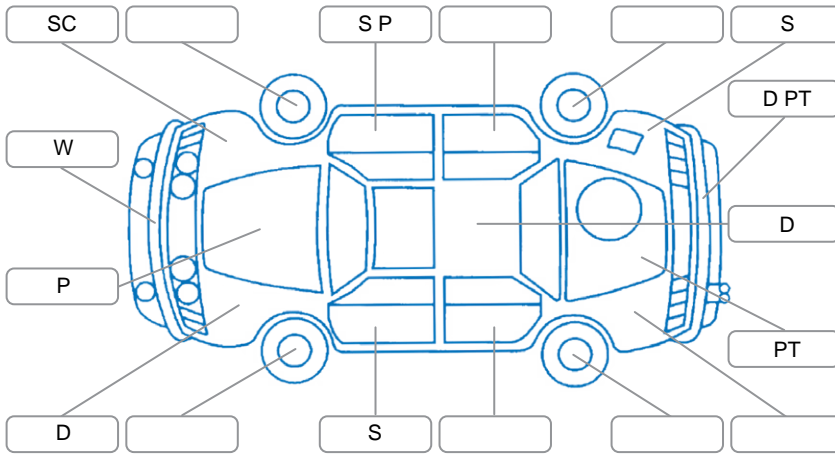

Report ID:	28,194,803	Version:	3
Created:	24 May 2026		

Make:	Ssangyong	Model:	Rexton
Body Style:	SUV	Year:	2014
Rego No.:	HNW892	Rego Expiry:	06 Feb 2027
WoF Expiry:	04 Jun 2027	Odometer:	177,634 Kms
Good No.:	28194803	VIN:	KPTH0B1FSEP339406
Next Service:	187,500	Service History:	No

**Key**  
 S = Scratch    R = Rust    C = Crack    \* = Decals    W = Significant scuffs  
 D = Dent    PT = Paint defect    P = Pin dent    SC = Stone Chips

Note: some defects and blemishes may not be displayed in the diagram