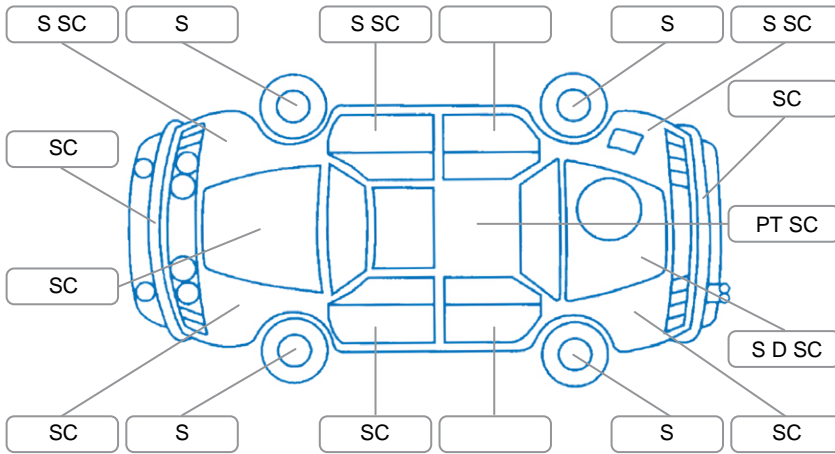

Report ID:	28,194,565	Version:	4
Created:	19 May 2026		

Make:	Volkswagen	Model:	Beetle
Body Style:	Hatchback	Year:	2009
Rego No.:	LYT632	Rego Expiry:	21 May 2026
WoF Expiry:	15 Aug 2026	Odometer:	130,303 Kms
Good No.:	28194565	VIN:	WVWZZZ9CZ9M553972
Next Service:	132,600 Kms	Service History:	No

### Key

S = Scratch    R = Rust    C = Crack    \* = Decals    W = Significant scuffs  
 D = Dent    PT = Paint defect    P = Pin dent    SC = Stone Chips

Note: some defects and blemishes may not be displayed in the diagram

### Body Inspection Comments

Stone chip in windscreen.  
 Moisture in LH mirror indicator lens.

Conditions During Body Inspection    Dry

### Under Carriage and Under Bonnet Inspection Comments

Engine oil leak.