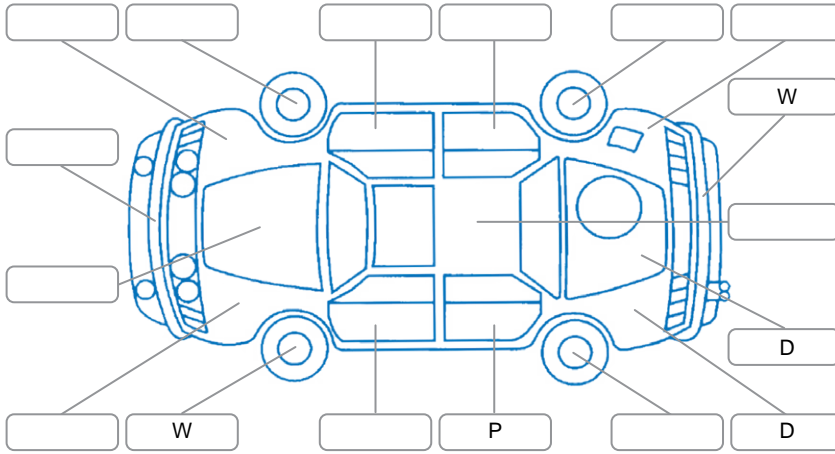

Report ID:	28,194,499	Version:	2
Created:	19 May 2026		

Make:	Ford	Model:	Ranger
Body Style:	Utility	Year:	2016
Rego No.:	LFE192	Rego Expiry:	09 Aug 2026
WoF Expiry:	16 Apr 2027	Odometer:	159,737 Kms
Good No.:	28194499	VIN:	MNAUMFF50GW592601
Next Service:	161,000 Kms	Service History:	No

Key

S = Scratch R = Rust C = Crack * = Decals W = Significant scuffs
 D = Dent PT = Paint defect P = Pin dent SC = Stone Chips

Note: some defects and blemishes may not be displayed in the diagram

Body Inspection Comments

Bonnet does not stay up
 Front Bulbar Bent in

Conditions During Body Inspection

Wet

Under Carriage and Under Bonnet Inspection Comments

Front left bump stopped perished
 Excessive engine oil leaks
 Front Break pads Low

Interior Comments

Seats:	Average
Carpets:	Good
Panels:	Front left door handle bubbled
Dashboard:	Good

General Comments

Tints peeling
 Nav needs SD card to work

Road Conditions During Test Drive Wet

Engine Timing Mechanism Timing Chain