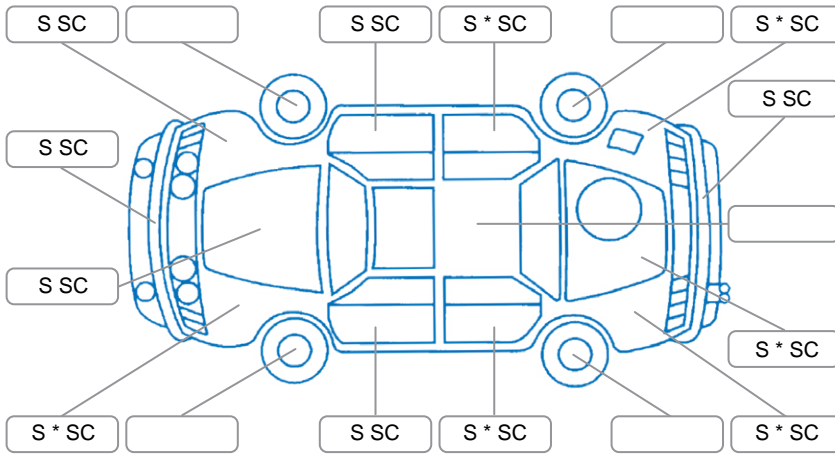

Report ID:	28,194,423	Version:	1
Created:	18 May 2026		

Make:	Nissan	Model:	NV350
Body Style:	Van	Year:	2013
Rego No.:	LTD438	Rego Expiry:	31 Dec 2025
WoF Expiry:	14 May 2026	Odometer:	245,068 Kms
Good No.:	28194423	VIN:	7AT0DH8RX18007889
Next Service:	241000	Service History:	No

Key

S = Scratch R = Rust C = Crack * = Decals W = Significant scuffs
 D = Dent PT = Paint defect P = Pin dent SC = Stone Chips

Note: some defects and blemishes may not be displayed in the diagram

Body Inspection Comments