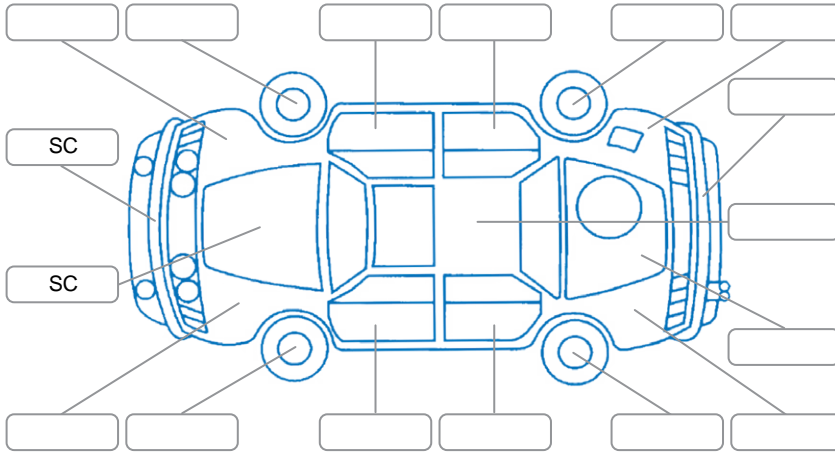

Report ID:	28,194,370	Version:	1
Created:	28 May 2026		

Make:	Honda	Model:	HR-V
Body Style:	SUV	Year:	2019
Rego No.:	MJJ992	Rego Expiry:	15 Sep 2026
WoF Expiry:	10 Jun 2027	Odometer:	38,358 Kms
Good No.:	28194370	VIN:	MRHRU5850LP060161
Next Service:	46000	Service History:	No

Key

S = Scratch R = Rust C = Crack * = Decals W = Significant scuffs
 D = Dent PT = Paint defect P = Pin dent SC = Stone Chips

Note: some defects and blemishes may not be displayed in the diagram

Body Inspection Comments