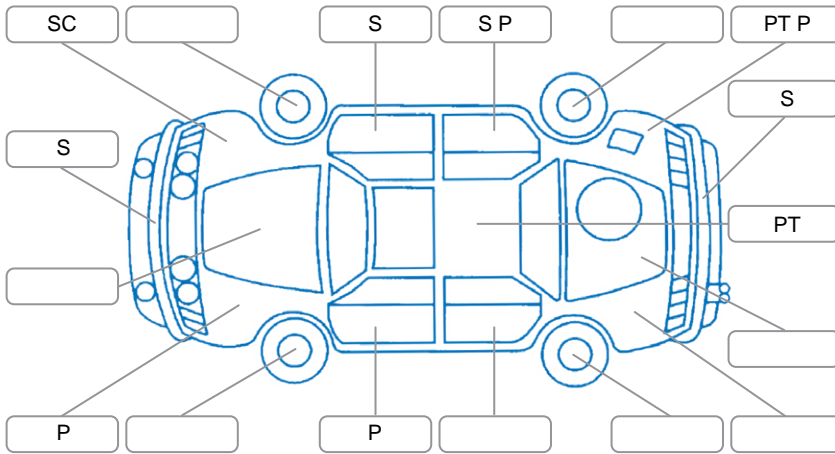

Report ID:	28,194,358	Version:	1
Created:	03 Jun 2026		

Make:	Mitsubishi	Model:	Outlander
Body Style:	SUV	Year:	2006
Rego No.:	QMP633	Rego Expiry:	08 Jul 2026
WoF Expiry:	08 May 2027	Odometer:	144,308 Kms
Good No.:	28194358	VIN:	7AT0CJ3MX22028033
Next Service:	154,000 Kms	Service History:	No

Key
 S = Scratch R = Rust C = Crack * = Decals W = Significant scuffs
 D = Dent PT = Paint defect P = Pin dent SC = Stone Chips

Note: some defects and blemishes may not be displayed in the diagram

Body Inspection Comments

Conditions During Body Inspection: Dry

Under Carriage and Under Bonnet Inspection Comments

4WD

Interior Comments

Seats:	Average
Carpets:	Good
Panels:	Cosmetic blemish on drivers door card handle
Dashboard:	Good