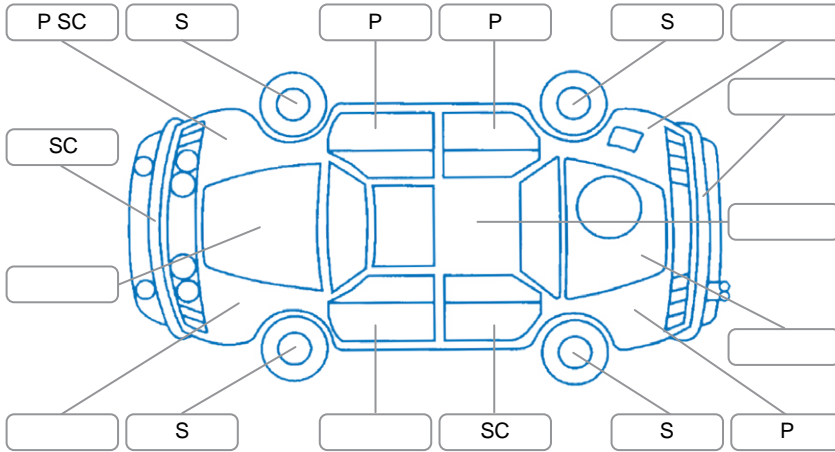

Report ID:	28,194,304	Version:	1
Created:	20 May 2026		

Make:	Suzuki	Model:	Swift
Body Style:	Hatchback	Year:	2014
Rego No.:	HGD918	Rego Expiry:	26 Jan 2027
WoF Expiry:	02 Jun 2027	Odometer:	160,334 Kms
Good No.:	28194304	VIN:	JSAFZC32S00300744
Next Service:	170335 Kms	Service History:	No

Key

S = Scratch R = Rust C = Crack * = Decals W = Significant scuffs
 D = Dent PT = Paint defect P = Pin dent SC = Stone Chips

Note: some defects and blemishes may not be displayed in the diagram

Body Inspection Comments

Windscreen chip at top of screen.

Conditions During Body Inspection

Dry

Under Carriage and Under Bonnet Inspection Comments

Interior Comments

Seats:	Average
Carpets:	Average
Panels:	Average
Dashboard:	Average