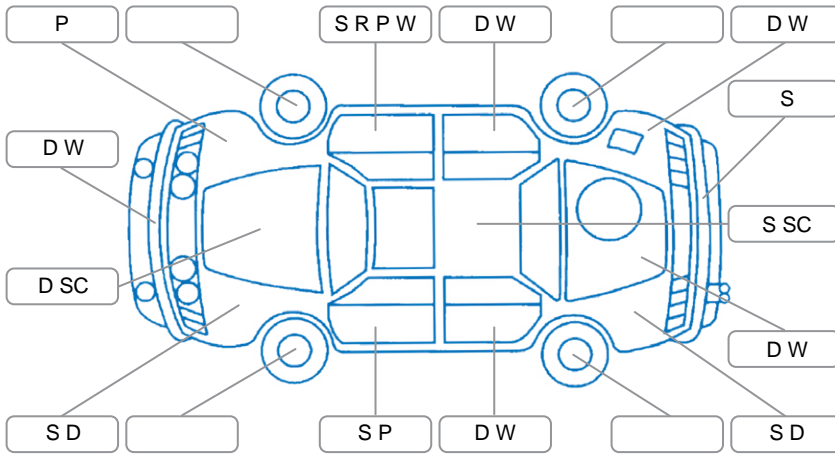

Report ID:	28,194,260	Version:	1
Created:	20 May 2026		

Make:	Toyota	Model:	Hiace
Body Style:	Van	Year:	2020
Rego No.:	MYU210	Rego Expiry:	26 Jul 2026
WoF Expiry:	11 Feb 2027	Odometer:	83,871 Kms
Good No.:	28194260	VIN:	JTFLA3CP606003722
Next Service:	98,131	Service History:	No

Key

S = Scratch R = Rust C = Crack * = Decals W = Significant scuffs
 D = Dent PT = Paint defect P = Pin dent SC = Stone Chips

Note: some defects and blemishes may not be displayed in the diagram

Body Inspection Comments

Conditions During Body Inspection

Dry

Under Carriage and Under Bonnet Inspection Comments

Oil leak

Interior Comments

Seats:	Average
Carpets:	Average
Panels:	Average
Dashboard:	Average

General Comments

Road Conditions During Test Drive