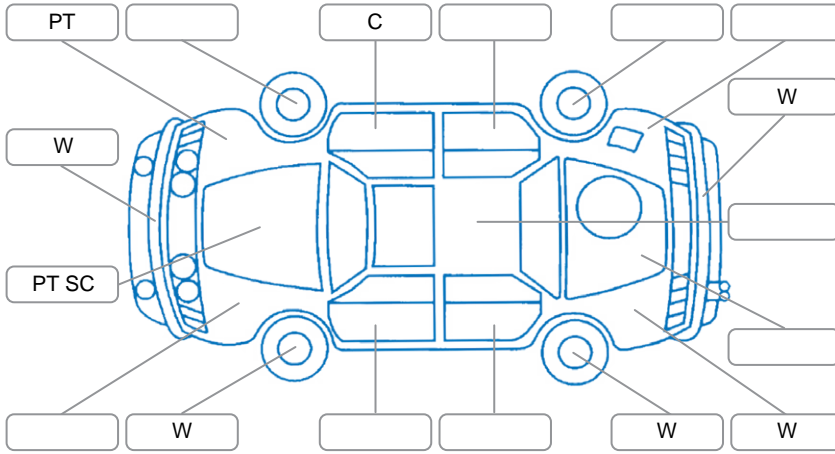

Report ID:	28,193,995	Version:	1
Created:	20 May 2026		

Make:	Mitsubishi	Model:	Grandis
Body Style:	Wagon	Year:	2006
Rego No.:	HKQ587	Rego Expiry:	01 Aug 2026
WoF Expiry:	06 Jun 2026	Odometer:	121,477 Kms
Good No.:	28193995	VIN:	7AT0CJ3KX14205375
Next Service:	4/6/26	Service History:	No

Key

S = Scratch R = Rust C = Crack * = Decals W = Significant scuffs
 D = Dent PT = Paint defect P = Pin dent SC = Stone Chips

Note: some defects and blemishes may not be displayed in the diagram

Body Inspection Comments

Front head lights clearcoat peel

Conditions During Body Inspection

Dry

Under Carriage and Under Bonnet Inspection Comments

Interior Comments

Seats:	Good
Carpets:	Good
Panels:	Good
Dashboard:	Good

General Comments