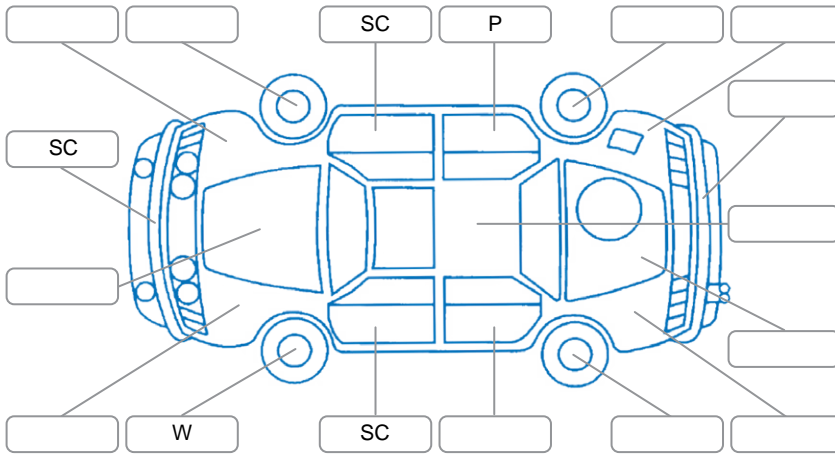

Key
 S = Scratch R = Rust C = Crack * = Decals W = Significant scuffs
 D = Dent PT = Paint defect P = Pin dent SC = Stone Chips

Note: some defects and blemishes may not be displayed in the diagram

Body Inspection Comments

In good condition.

Conditions During Body Inspection

Dry

Under Carriage and Under Bonnet Inspection Comments

Front wheel drive.
 Freshly serviced.

Interior Comments

Seats:	Average
Carpets:	Average
Panels:	Average
Dashboard:	Average