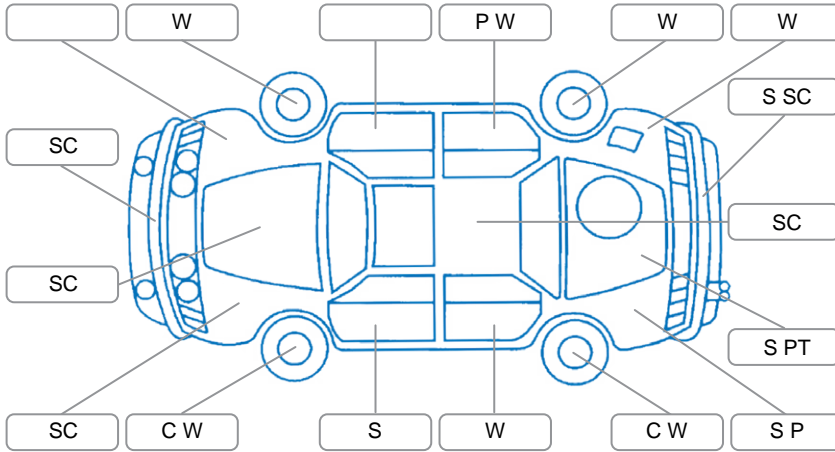

Report ID:	28,193,656	Version:	1
Created:	25 May 2026		

Make:	Toyota	Model:	Corolla
Body Style:	Hatchback	Year:	2009
Rego No.:	GAL423	Rego Expiry:	01 Jul 2026
WoF Expiry:	13 May 2027	Odometer:	142,879 Kms
Good No.:	28193656	VIN:	JTNKU56E801091411
Next Service:	157,000km	Service History:	No

Key

S = Scratch R = Rust C = Crack * = Decals W = Significant scuffs
 D = Dent PT = Paint defect P = Pin dent SC = Stone Chips

Note: some defects and blemishes may not be displayed in the diagram

Body Inspection Comments

Windscreen stone chips

Conditions During Body Inspection

Dry

Under Carriage and Under Bonnet Inspection Comments

Engine oil seep
 Underbody surface rust
 Front wheel drive

Interior Comments

Seats:	Good
Carpets:	Average
Panels:	Average
Dashboard:	Average