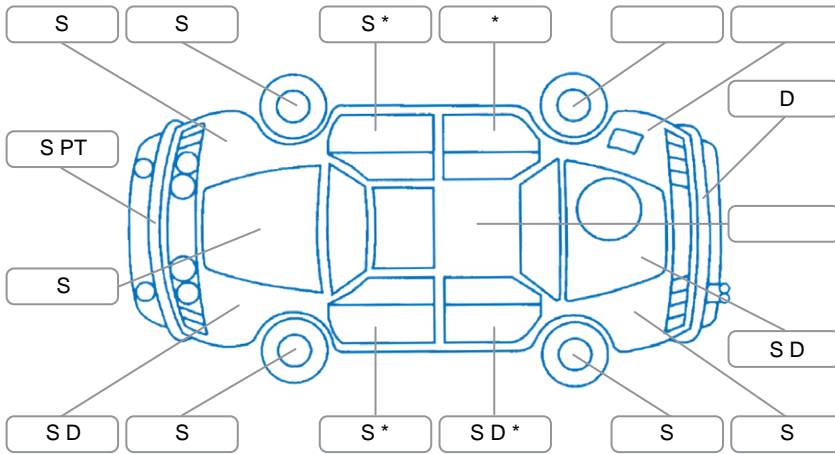

Report ID:	28,193,536	Version:	1
Created:	19 May 2026		

Make:	Toyota	Model:	Hilux
Body Style:	Utility	Year:	2013
Rego No.:	GRP353	Rego Expiry:	31 Jul 2026
WoF Expiry:	23 Mar 2027	Odometer:	239,494 Kms
Good No.:	28193536	VIN:	MR0FZ29G001669585
Next Service:	238765	Service History:	Yes

Key
 S = Scratch R = Rust C = Crack * = Decals W = Significant scuffs
 D = Dent PT = Paint defect P = Pin dent SC = Stone Chips

Note: some defects and blemishes may not be displayed in the diagram

Body Inspection Comments

Driver seat belt frayed ,roof rack keys missing ,spare tools and jack missing ,

Conditions During Body Inspection

Under Carriage and Under Bonnet Inspection Comments

Aftermarket air intake,engine and transmission oil leak,front bar support rust,aftermarket exhaust pipe,