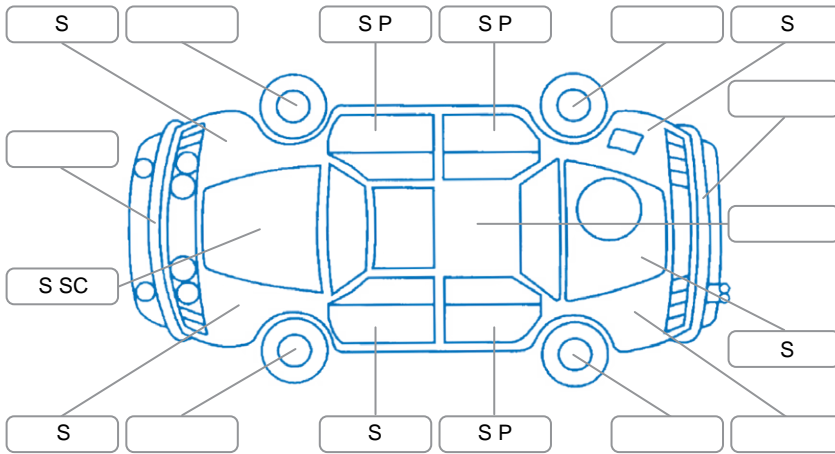

Report ID:	28,193,527	Version:	2
Created:	19 May 2026		

Make:	Isuzu	Model:	Bighorn
Body Style:	Wagon	Year:	1998
Rego No.:	KRL748	Rego Expiry:	25 Aug 2026
WoF Expiry:	26 Jul 2026	Odometer:	185,402 Kms
Good No.:	28193527	VIN:	7A897130707203378
Next Service:	194,418	Service History:	No

Key

S = Scratch R = Rust C = Crack * = Decals W = Significant scuffs
 D = Dent PT = Paint defect P = Pin dent SC = Stone Chips

Note: some defects and blemishes may not be displayed in the diagram

Body Inspection Comments

Sunroof taped up on roof-

Conditions During Body Inspection

Dry

Under Carriage and Under Bonnet Inspection Comments

4wd
 Left outer cv boot spilt, Rear diff oil seepage
 Rear axle seal oil seepage, Underbody surface rust