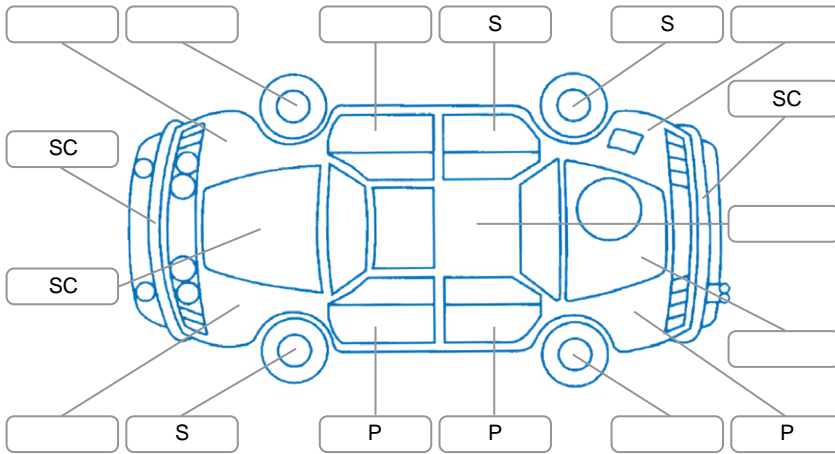

Key

S = Scratch R = Rust C = Crack * = Decals W = Significant scuffs
 D = Dent PT = Paint defect P = Pin dent SC = Stone Chips

Note: some defects and blemishes may not be displayed in the diagram

Body Inspection Comments

Towbar not fitted,

Conditions During Body Inspection

Dry

Under Carriage and Under Bonnet Inspection Comments

Interior Comments

Seats:	Good
Carpets:	Good
Panels:	Good
Dashboard:	Good

General Comments

Road Conditions During Test Drive Dry

Engine Timing Mechanism Timing Chain

Evidence of Cam Belt Replacement Yes No Kms

Inspected by: LukaAjitvan Woerden

Published by: LukaAjitvan Woerden

Inspection Date: 19 May 2026

	OK	Requires Attention	N/A
Engine			
Oil level	✓		
Smoke & fumes	✓		
Engine performance	✓		
Noise	✓		
Coolant condition	✓		
Cooling performance	✓		
Radiator / Hoses (visual)	✓		
Transmission			
Operation	✓		
Noise	✓		
Clutch			✓
CV joints	✓		
Wheel bearings	✓		
Brakes			
Performance	✓		
Hand brake	✓		
Tyres (lowest observed tread depth of tyres)			
Left front			2.5 mm
Right front			3.5 mm
Left rear			2.5 mm
Right rear			3 mm
Spare		Yes	
Suspension			
Suspension performance	✓		
Steering performance	✓		
Shock absorbers	✓		
Air Conditioning / Heater			
Operation	✓		
Electrical / Accessories			
Head lights	✓		
Tail lights	✓		
Indicators	✓		
Dashboard warning lights	✓		
Wipers (front & rear)	✓		
Window winder FL	✓		
Window winder FR	✓		
Window winder RL	✓		
Window winder RR	✓		
Rear view mirrors	✓		
Radio (basic test only)	✓		
CD (basic test only)	✓		
Number of keys	1		
Central locking	✓		
Remote locking	✓		
Sat. nav. (basic test only)			✓
Reversing camera			✓