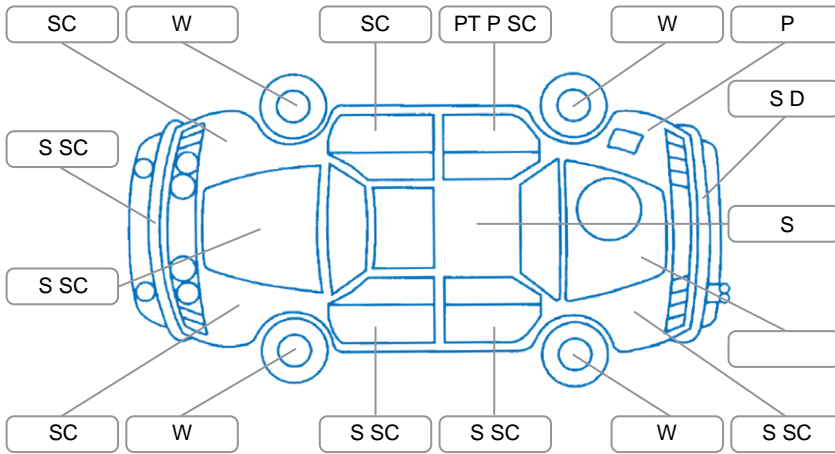

Report ID:	28,193,440	Version:	1
Created:	22 May 2026		

Make:	KIA	Model:	Stinger
Body Style:	Sedan	Year:	2017
Rego No.:	LST571	Rego Expiry:	13 Aug 2026
WoF Expiry:	04 Jun 2027	Odometer:	111,743 Kms
Good No.:	28193440	VIN:	KNAE251AMJ6005543
Next Service:	121,741 Kms	Service History:	Yes

Key

S = Scratch R = Rust C = Crack * = Decals W = Significant scuffs
 D = Dent PT = Paint defect P = Pin dent SC = Stone Chips

Note: some defects and blemishes may not be displayed in the diagram

Body Inspection Comments

Conditions During Body Inspection

Dry

Under Carriage and Under Bonnet Inspection Comments

Rear-wheel drive

Interior Comments

Seats: Driver's seat showing slight wear, otherwise good

Carpets: Good

Panels: Good

Dashboard: Good

General Comments

Road Conditions During Test Drive

Dry

Engine Timing Mechanism

Timing Chain

Evidence of Cam Belt Replacement Yes No Kms

Inspected by: Ryan Scott