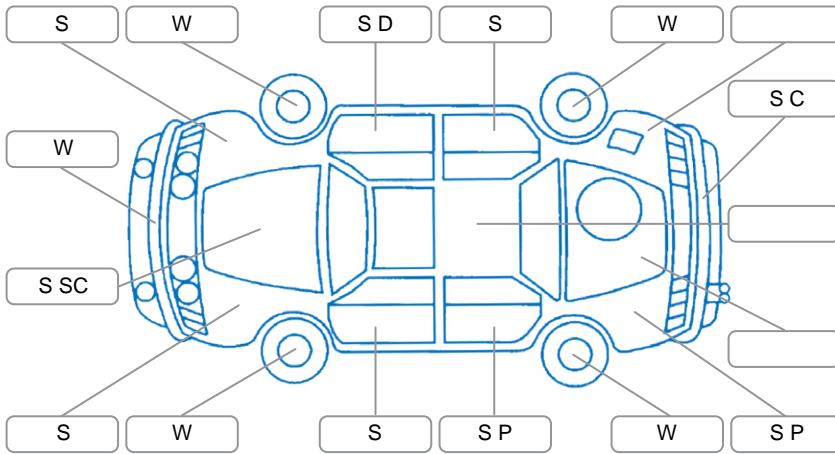

Report ID:	28,193,383	Version:	3
Created:	03 Jun 2026		

Make:	Hyundai	Model:	Santa FE
Body Style:	SUV	Year:	2005
Rego No.:	CWL474	Rego Expiry:	31 Aug 2026
WoF Expiry:	16 Jun 2027	Odometer:	74,244 Kms
Good No.:	28193383	VIN:	KMHSB81DR5U015660
Next Service:	3/6/27 or 84250kms	Service History:	No

Key
 S = Scratch R = Rust C = Crack * = Decals W = Significant scuffs
 D = Dent PT = Paint defect P = Pin dent SC = Stone Chips

Note: some defects and blemishes may not be displayed in the diagram

Body Inspection Comments

Conditions During Body Inspection: Dry

Under Carriage and Under Bonnet Inspection Comments

Interior Comments

Seats:	Average
Carpets:	Average
Panels:	Average
Dashboard:	Average

General Comments

Vehicle drove well.
 1 key fob not working.
 Radio needs code to work.