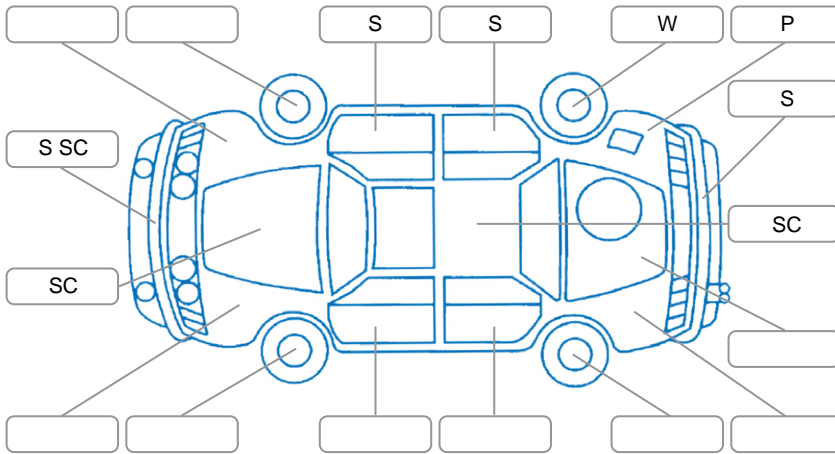

Key
 S = Scratch R = Rust C = Crack * = Decals W = Significant scuffs
 D = Dent PT = Paint defect P = Pin dent SC = Stone Chips

Note: some defects and blemishes may not be displayed in the diagram

Body Inspection Comments

Conditions During Body Inspection: Wet

Under Carriage and Under Bonnet Inspection Comments

Four wheel drive

Interior Comments

Seats:	Good
Carpets:	Good
Panels:	Good
Dashboard:	Good

General Comments

Road Conditions During Test Drive	Wet	
Engine Timing Mechanism	Timing Chain	
Evidence of Cam Belt Replacement	<input type="checkbox"/> Yes <input type="checkbox"/> No	Kms
Inspected by:	Xinghui Lin	
Published by:	Ajaykumar Muruganandam	
Inspection Date:	19 May 2026	