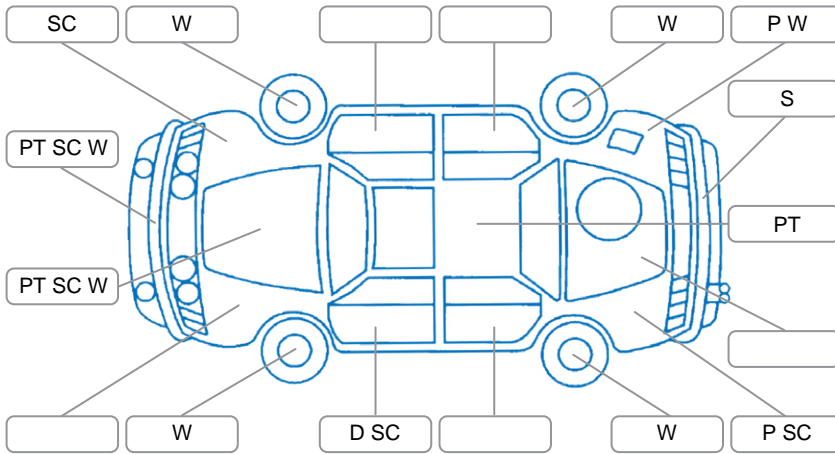

Key

S = Scratch R = Rust C = Crack * = Decals W = Significant scuffs
 D = Dent PT = Paint defect P = Pin dent SC = Stone Chips

Note: some defects and blemishes may not be displayed in the diagram

Body Inspection Comments

- Right taillight condensation
- Left taillight heat damage
- Front bumper misaligned
- Front left foglight condensation

Conditions During Body Inspection: Dry

Under Carriage and Under Bonnet Inspection Comments

Oil leak

Interior Comments

Seats:	Average
Carpets:	Average
Panels:	Good
Dashboard:	Average

General Comments

- Bonnet gas struts worn
- Aftermarket exhaust
- Airbag light displayed on dashboard
- Start stop system malfunction