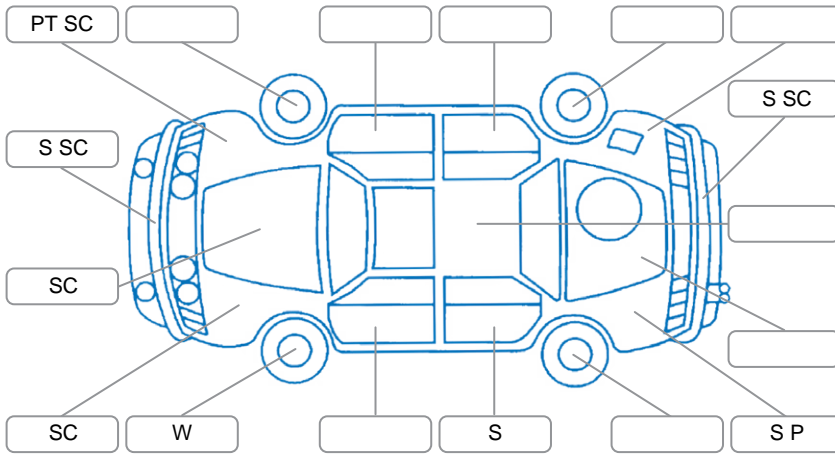

Report ID:	28,193,100	Version:	1
Created:	20 May 2026		

Make:	Hyundai	Model:	Santa FE
Body Style:	SUV	Year:	2023
Rego No.:	QAZ312	Rego Expiry:	25 Jun 2026
WoF Expiry:	26 Jun 2026	Odometer:	163,289 Kms
Good No.:	28193100	VIN:	KMHS281HWPU461933
Next Service:	169900	Service History:	Yes

### Key

S = Scratch    R = Rust    C = Crack    \* = Decals    W = Significant scuffs  
 D = Dent    PT = Paint defect    P = Pin dent    SC = Stone Chips

Note: some defects and blemishes may not be displayed in the diagram

### Body Inspection Comments

Cargo barrier fitted, windscreen major crack in cva

Conditions During Body Inspection

Wet