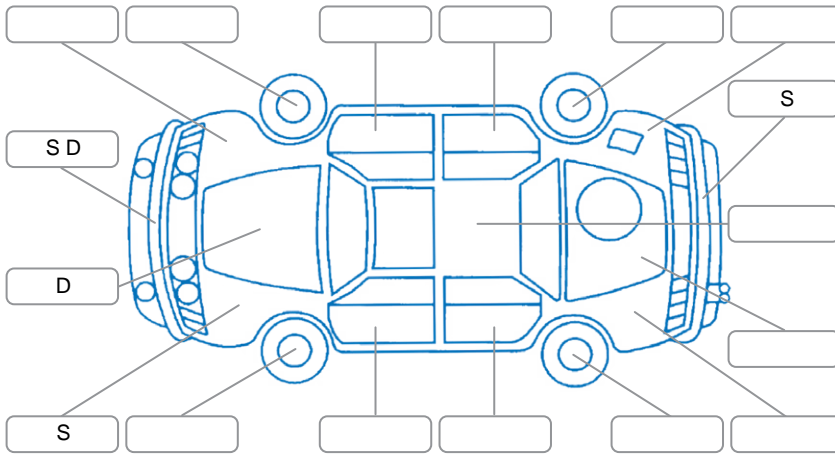

Key
 S = Scratch R = Rust C = Crack * = Decals W = Significant scuffs
 D = Dent PT = Paint defect P = Pin dent SC = Stone Chips

Note: some defects and blemishes may not be displayed in the diagram

Body Inspection Comments

Windscreen cracked put cva, underbody rust,

Conditions During Body Inspection

Wet

Under Carriage and Under Bonnet Inspection Comments

Interior Comments

Seats:	Average
Carpets:	Average
Panels:	Average
Dashboard:	Good