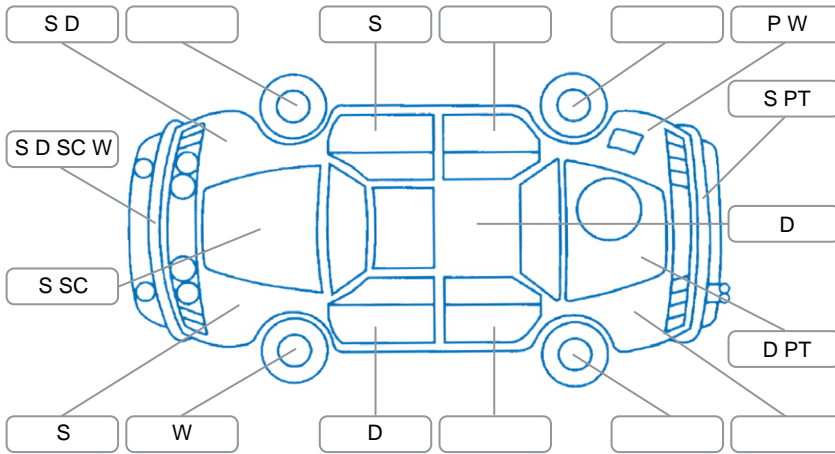

Report ID:	28,193,026	Version:	1
Created:	19 May 2026		

Make:	Suzuki	Model:	Swift
Body Style:	Hatchback	Year:	2010
Rego No.:	LHE320	Rego Expiry:	11 Apr 2027
WoF Expiry:	15 May 2027	Odometer:	121,094 Kms
Good No.:	28193026	VIN:	7AT0GK0CX18104723
Next Service:	126300	Service History:	No

Key

S = Scratch R = Rust C = Crack * = Decals W = Significant scuffs
 D = Dent PT = Paint defect P = Pin dent SC = Stone Chips

Note: some defects and blemishes may not be displayed in the diagram

Body Inspection Comments

CVA stone chip, boot large dent and paint defect, rear bumper not fitting correctly, roof rail cover missing

Conditions During Body Inspection

Dry

Under Carriage and Under Bonnet Inspection Comments

Front cover oil seepage, engine bay surface rust, coolant just under full, front subframe and underbody surface rust, rear sway bar link perished, front left Wheel lining damaged