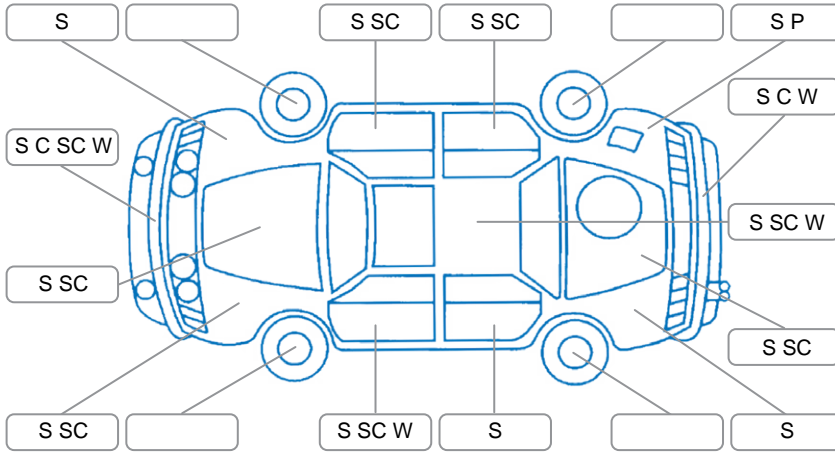

Make:	Ford	Model:	Ranger
Body Style:	Utility	Year:	2019
Rego No.:	MEY440	Rego Expiry:	13 Jun 2026
WoF Expiry:	31 Jul 2026	Odometer:	275,458 Kms
Good No.:	28192991	VIN:	MPBUMFF50KX217395
Next Service:	278,000 Kms	Service History:	Yes

Key

S = Scratch R = Rust C = Crack * = Decals W = Significant scuffs
D = Dent PT = Paint defect P = Pin dent SC = Stone Chips

Note: some defects and blemishes may not be displayed in the diagram

Body Inspection Comments

Rear bumper impact damage
Whole body covered with minor scratches

Conditions During Body Inspection Dry

Under Carriage and Under Bonnet Inspection Comments

Minor underbody surface Rust

Interior Comments

Seats:	Good
Carpets:	Good
Panels:	Good
Dashboard:	Good