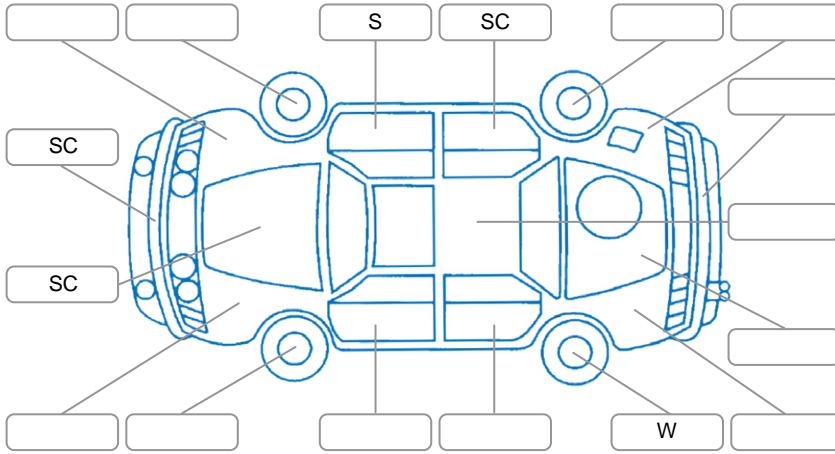

Report ID:	28,192,989	Version:	1
Created:	20 May 2026		

Make:	Hyundai	Model:	Tucson
Body Style:	SUV	Year:	2019
Rego No.:	LWZ469	Rego Expiry:	13 Jan 2027
WoF Expiry:	23 Jan 2027	Odometer:	89,917 Kms
Good No.:	28192989	VIN:	TMAJ381ASJJ691198
Next Service:	99000	Service History:	No

**Key**

S = Scratch    R = Rust    C = Crack    \* = Decals    W = Significant scuffs  
 D = Dent    PT = Paint defect    P = Pin dent    SC = Stone Chips

Note: some defects and blemishes may not be displayed in the diagram