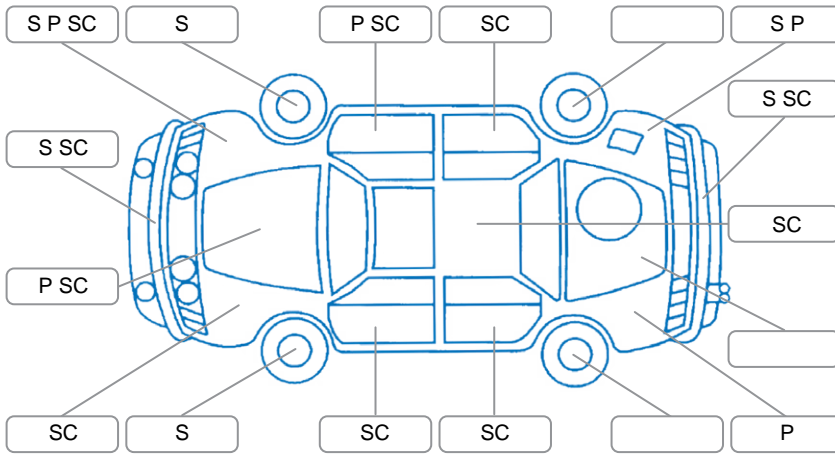

Report ID:	28,192,958	Version:	1
Created:	19 May 2026		

Make:	Ford	Model:	Kuga
Body Style:	SUV	Year:	2016
Rego No.:	KFA861	Rego Expiry:	14 Jul 2026
WoF Expiry:	25 Aug 2026	Odometer:	128,983 Kms
Good No.:	28192958	VIN:	WF0AXXWPMAGE28587
Next Service:	136,250 Kms	Service History:	Yes

**Key**  
 S = Scratch    R = Rust    C = Crack    \* = Decals    W = Significant scuffs  
 D = Dent    PT = Paint defect    P = Pin dent    SC = Stone Chips

Note: some defects and blemishes may not be displayed in the diagram

### Body Inspection Comments

Front bumper lower moulding needs refitted.  
 Rust starting on inner side of tailgate.

Conditions During Body Inspection