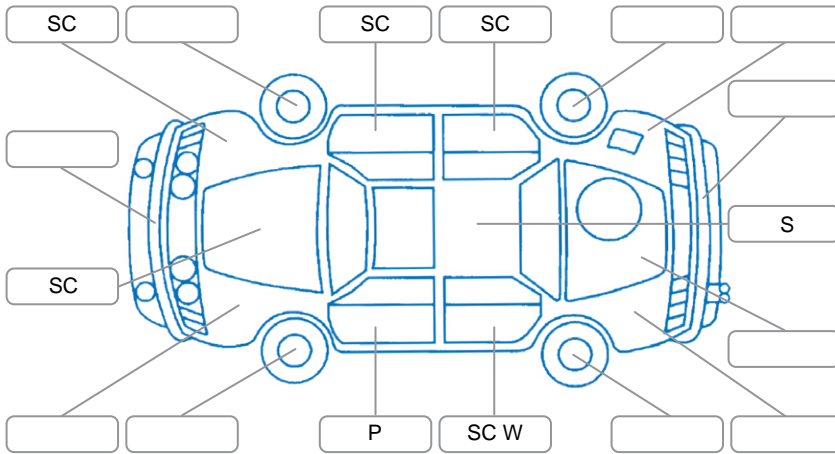

Report ID:	28,192,936	Version:	1
Created:	20 May 2026		

Make:	Jeep	Model:	Grand Cherokee
Body Style:	SUV	Year:	2015
Rego No.:	RSL651	Rego Expiry:	31 Jan 2027
WoF Expiry:	18 May 2027	Odometer:	186,357 Kms
Good No.:	28192936	VIN:	1C4RJFEGXFC694250
Next Service:	201400 Kms	Service History:	No

Key
 S = Scratch R = Rust C = Crack * = Decals W = Significant scuffs
 D = Dent PT = Paint defect P = Pin dent SC = Stone Chips

Note: some defects and blemishes may not be displayed in the diagram

Body Inspection Comments