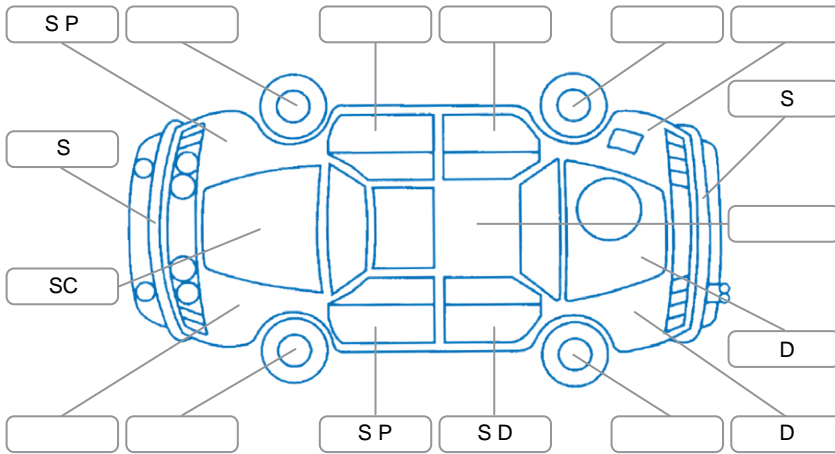

Report ID:	28,192,894	Version:	2
Created:	28 May 2026		

Make:	KIA	Model:	Sorento
Body Style:	SUV	Year:	2015
Rego No.:	LTG401	Rego Expiry:	18 Nov 2026
WoF Expiry:	03 Jun 2027	Odometer:	153,664 Kms
Good No.:	28192894	VIN:	KNAPH81BSF5073842
Next Service:	163000 kms	Service History:	Yes

**Key**  
 S = Scratch    R = Rust    C = Crack    \* = Decals    W = Significant scuffs  
 D = Dent    PT = Paint defect    P = Pin dent    SC = Stone Chips

Note: some defects and blemishes may not be displayed in the diagram